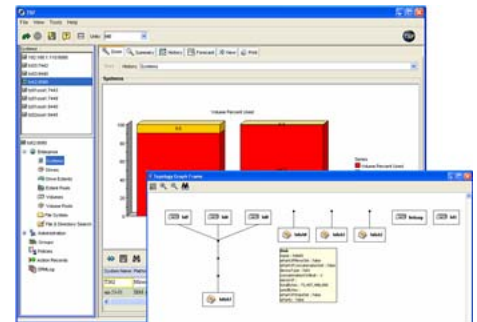

Optimize Storage Utilization

Optimize your data management practices and storage utilization with TeraCloud's easy-to-use storage inventory management solution. Stop spending time managing your vendor's product for them and discover how easy managing storage can be when the right product is used.

Solution Highlights

Storage Management Simplified TSF Lite assesses storage utilization, monitors capacity levels, trends and forecasts resource usage, and provides administrative alerts based on user-defined thresholds.

Visual Logical Topology TSF Lite Logical Topology™ graphically maps storage resources and device statistics for a selected system or volume.

Policy Management TSF Lite policies create alert events from rule-based audits of object-type groups.

Powerful Graphing Engine Default graphs are provided for every detail or summary table.

Extended Reporting TSF Lite reporting, groups, policies, and search capabilities work with SAN storage as well as CIFS and NFS mounted volumes.

Supported Environments

- Microsoft Windows Server 2003 Standard Edition (32 bit) and Windows Server 2003 Enterprise Edition (32 bit)
- Microsoft Windows Server 2000 and Windows Advanced Server 2000
- SUN Microsystems Solaris 2.8, 9, and 10
- IBM AIX 5.3
- Red Hat Enterprise Linux AS (kernel v2.4 & v2.6)
- Red Hat Enterprise Linux ES (kernel v2.4 & v2.6)

TSF Lite Topology Viewer Depicts Relationships Quickly

For more information about this or other TeraCloud products and services, please call 800.742.3389 or 425.709.2900, or visit our Web site at www.teracloud.com